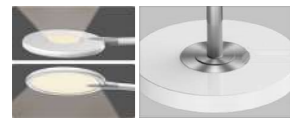

supporting tray   LCD display   Combine 1&2   Combine 1&2&3   Combine 1&2&4