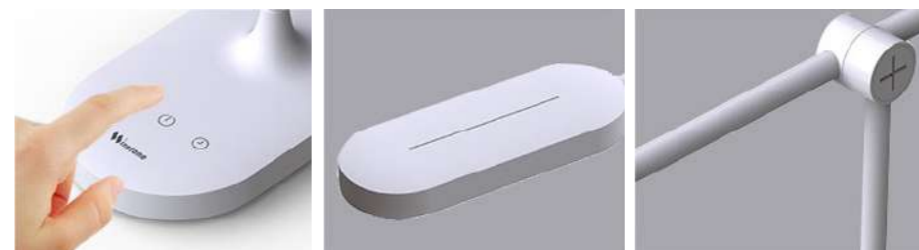

- With rechargeable lithium battery 3.7V 2000mAh.
- Sensor touch for light on/off and dimming.
- With USB charge cable.
- Auto-timer: 40mins.
- Color: White.