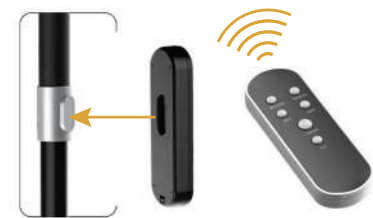

- Double luminaire.
- Stepless dimming.
- Infrared remote control.
- Available function:
  1. Supporting tray.
  2. USB charging.
  3. Qi-wireless charging.

Infrared remote control

3 colors available: