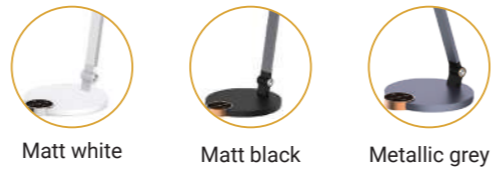

3 colors available:

Matt white

Matt black

Metallic grey

Item	Wattage	Lumen	Illumination	CRI	CCT
1131	10W	550lm	>1000lux(30cm)	90	3xCCT
1131-C	10W	550lm	>1000lux(30cm)	90	3xCCT