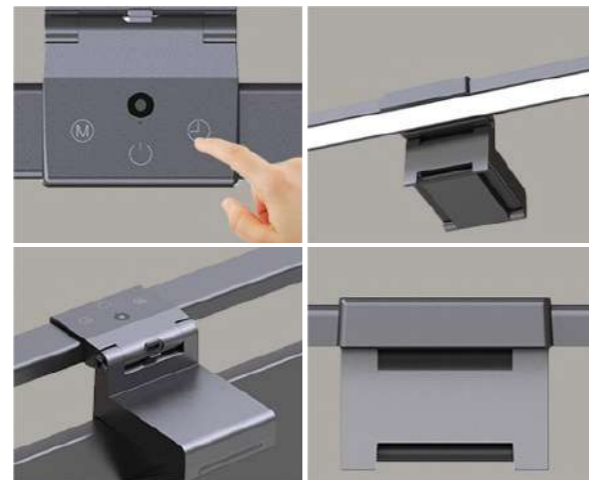

# LED MONITOR

17066A

17066B

- Input: DC5V 1A.
- Sensor touch for light on/off.
- Stepless dimming.
- Auto-timer: 40mins.
- With Type-C USB charge cable.
- Optical light sensor.
- Size: 460\*119\*50mm.
- Color: Black.