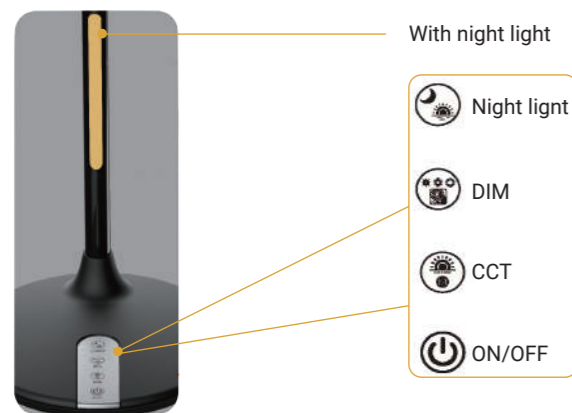

# LED DESK LAMP

- With night light.
- Stepless dimming by long touch.
- Three steps dimming by short touch.

2 colors available:

Item	Wattage	Lumen	Illumination	CRI	CCT
1291	7W	450lm	>1000lux(30cm)	80	3xCCT