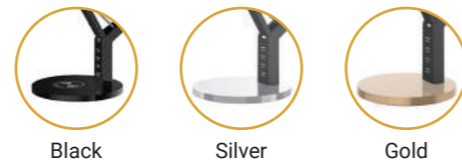

# LED DESK LAMP

- Stepless dimming.
- USB charging.

3 colors available:

Black

Silver

Gold

- Stepless dimming.
- Include plate to install on wall.

3 colors available: