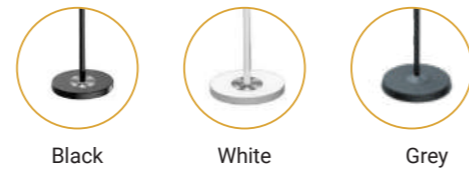

# LED FLOOR LAMP

- Double luminaire.
- Stepless dimming.
- Infrared remote control.
- Available function:
  - Supporting tray.
  - USB charging.
  - Qi-wireless charging.

Infrared remote control

3 colors available: