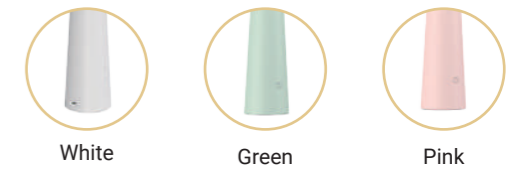

- With rechargeable lithium battery 3.7V 1200mAh.
- Sensor touch for light on/off and dimming.
- With USB charge cable.

3 colors available: