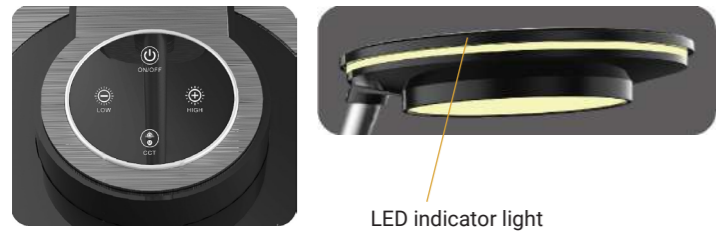

- Stepless dimming.
- USB charging.
- LED indicator light.

3 colors available:

LED indicator light

- Stepless dimming.
- LED indicator light.
- Qi-wireless charging for 1293C.

3 colors available: