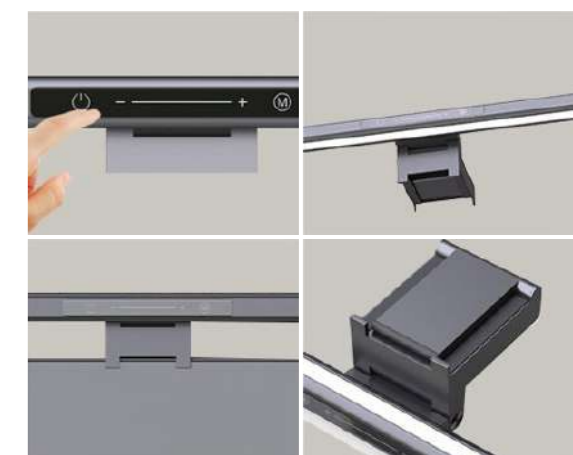

Item	Wattage	Lumen	Illumination	CRI	CCT
17077A	4.5W	150lm	>500lux(40cm)	95	3xCCT