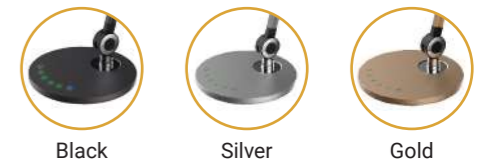

# LED DESK LAMP

- Stepless dimming.
- USB charging.
- LED indicator light.

3 colors available:

LED indicator light

- Stepless dimming.
- LED indicator light.
- Qi-wireless charging for 1293C.

3 colors available: