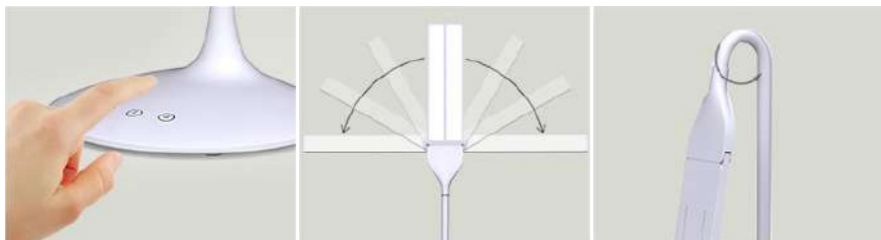

- With rechargeable lithium battery 3.7V 1800mAh.
- Sensor touch for light on/off and dimming.
- Auto-timer: 40mins.
- With USB charge cable.
- Color: White.

Item	Wattage	Lumen	Illumination	CRI	CCT
17030A	5W	280lm	>800lux(37cm)	90	3xCCT