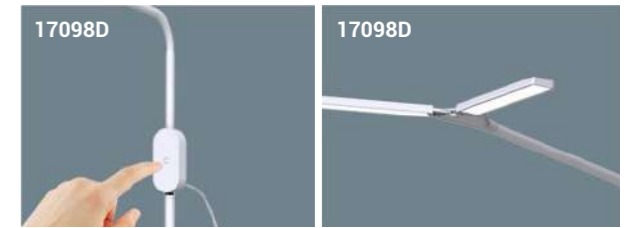

# LED FLOOR LAMP

- Sensor touch for light on/off.
- Stepless dimming.
- Auto-timer: 40mins.
- Optical light sensor for 17098C.
- Dual head for 17098D.

Black(17098C)

White(17098D)

17098C

17098C

17098D

17098D