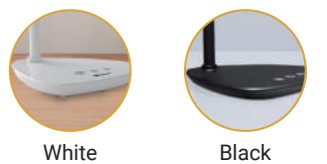

- With rechargeable lithium battery 3.7V 2000mAh.
- Sensor touch for light on/off and dimming.
- With USB charge cable.
- Auto-timer: 40mins

2 colors available: