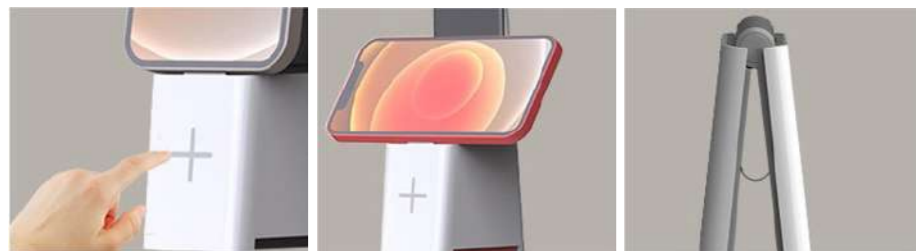

- With rechargeable lithium battery 3.7V 1200mAh.
- Sensor touch for light on/off and dimming.
- With phone holder.
- With USB charge cable.
- Color: White.

Item	Wattage	Lumen	Illumination	CRI	CCT
17104A	2W	80lm	>600lux(27cm)	80	3xCCT