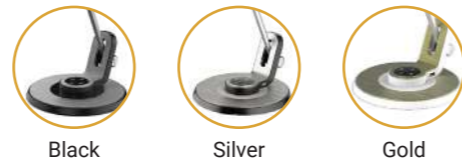

# LED DESK LAMP

- Stepless dimming.
- USB charging.
- LED indicator light.

3 colors available:

LED indicator light

- Stepless dimming.
- LED indicator light.
- Qi-wireless charging for 1293C.

3 colors available: